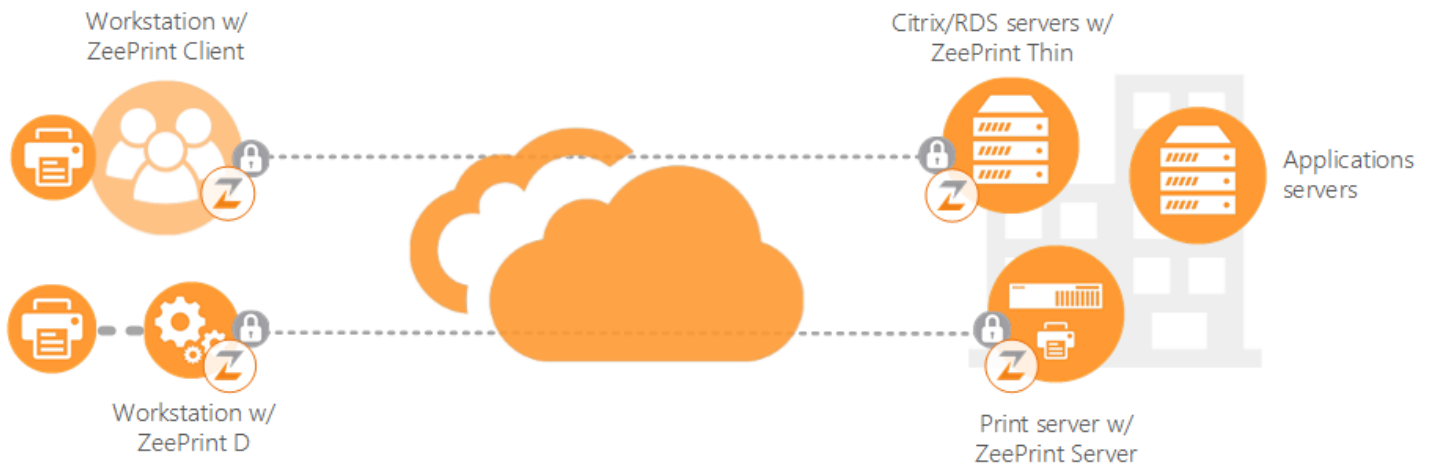

ZEEPRINT ARCHITECTURE

Contact-us to test our printing solution.